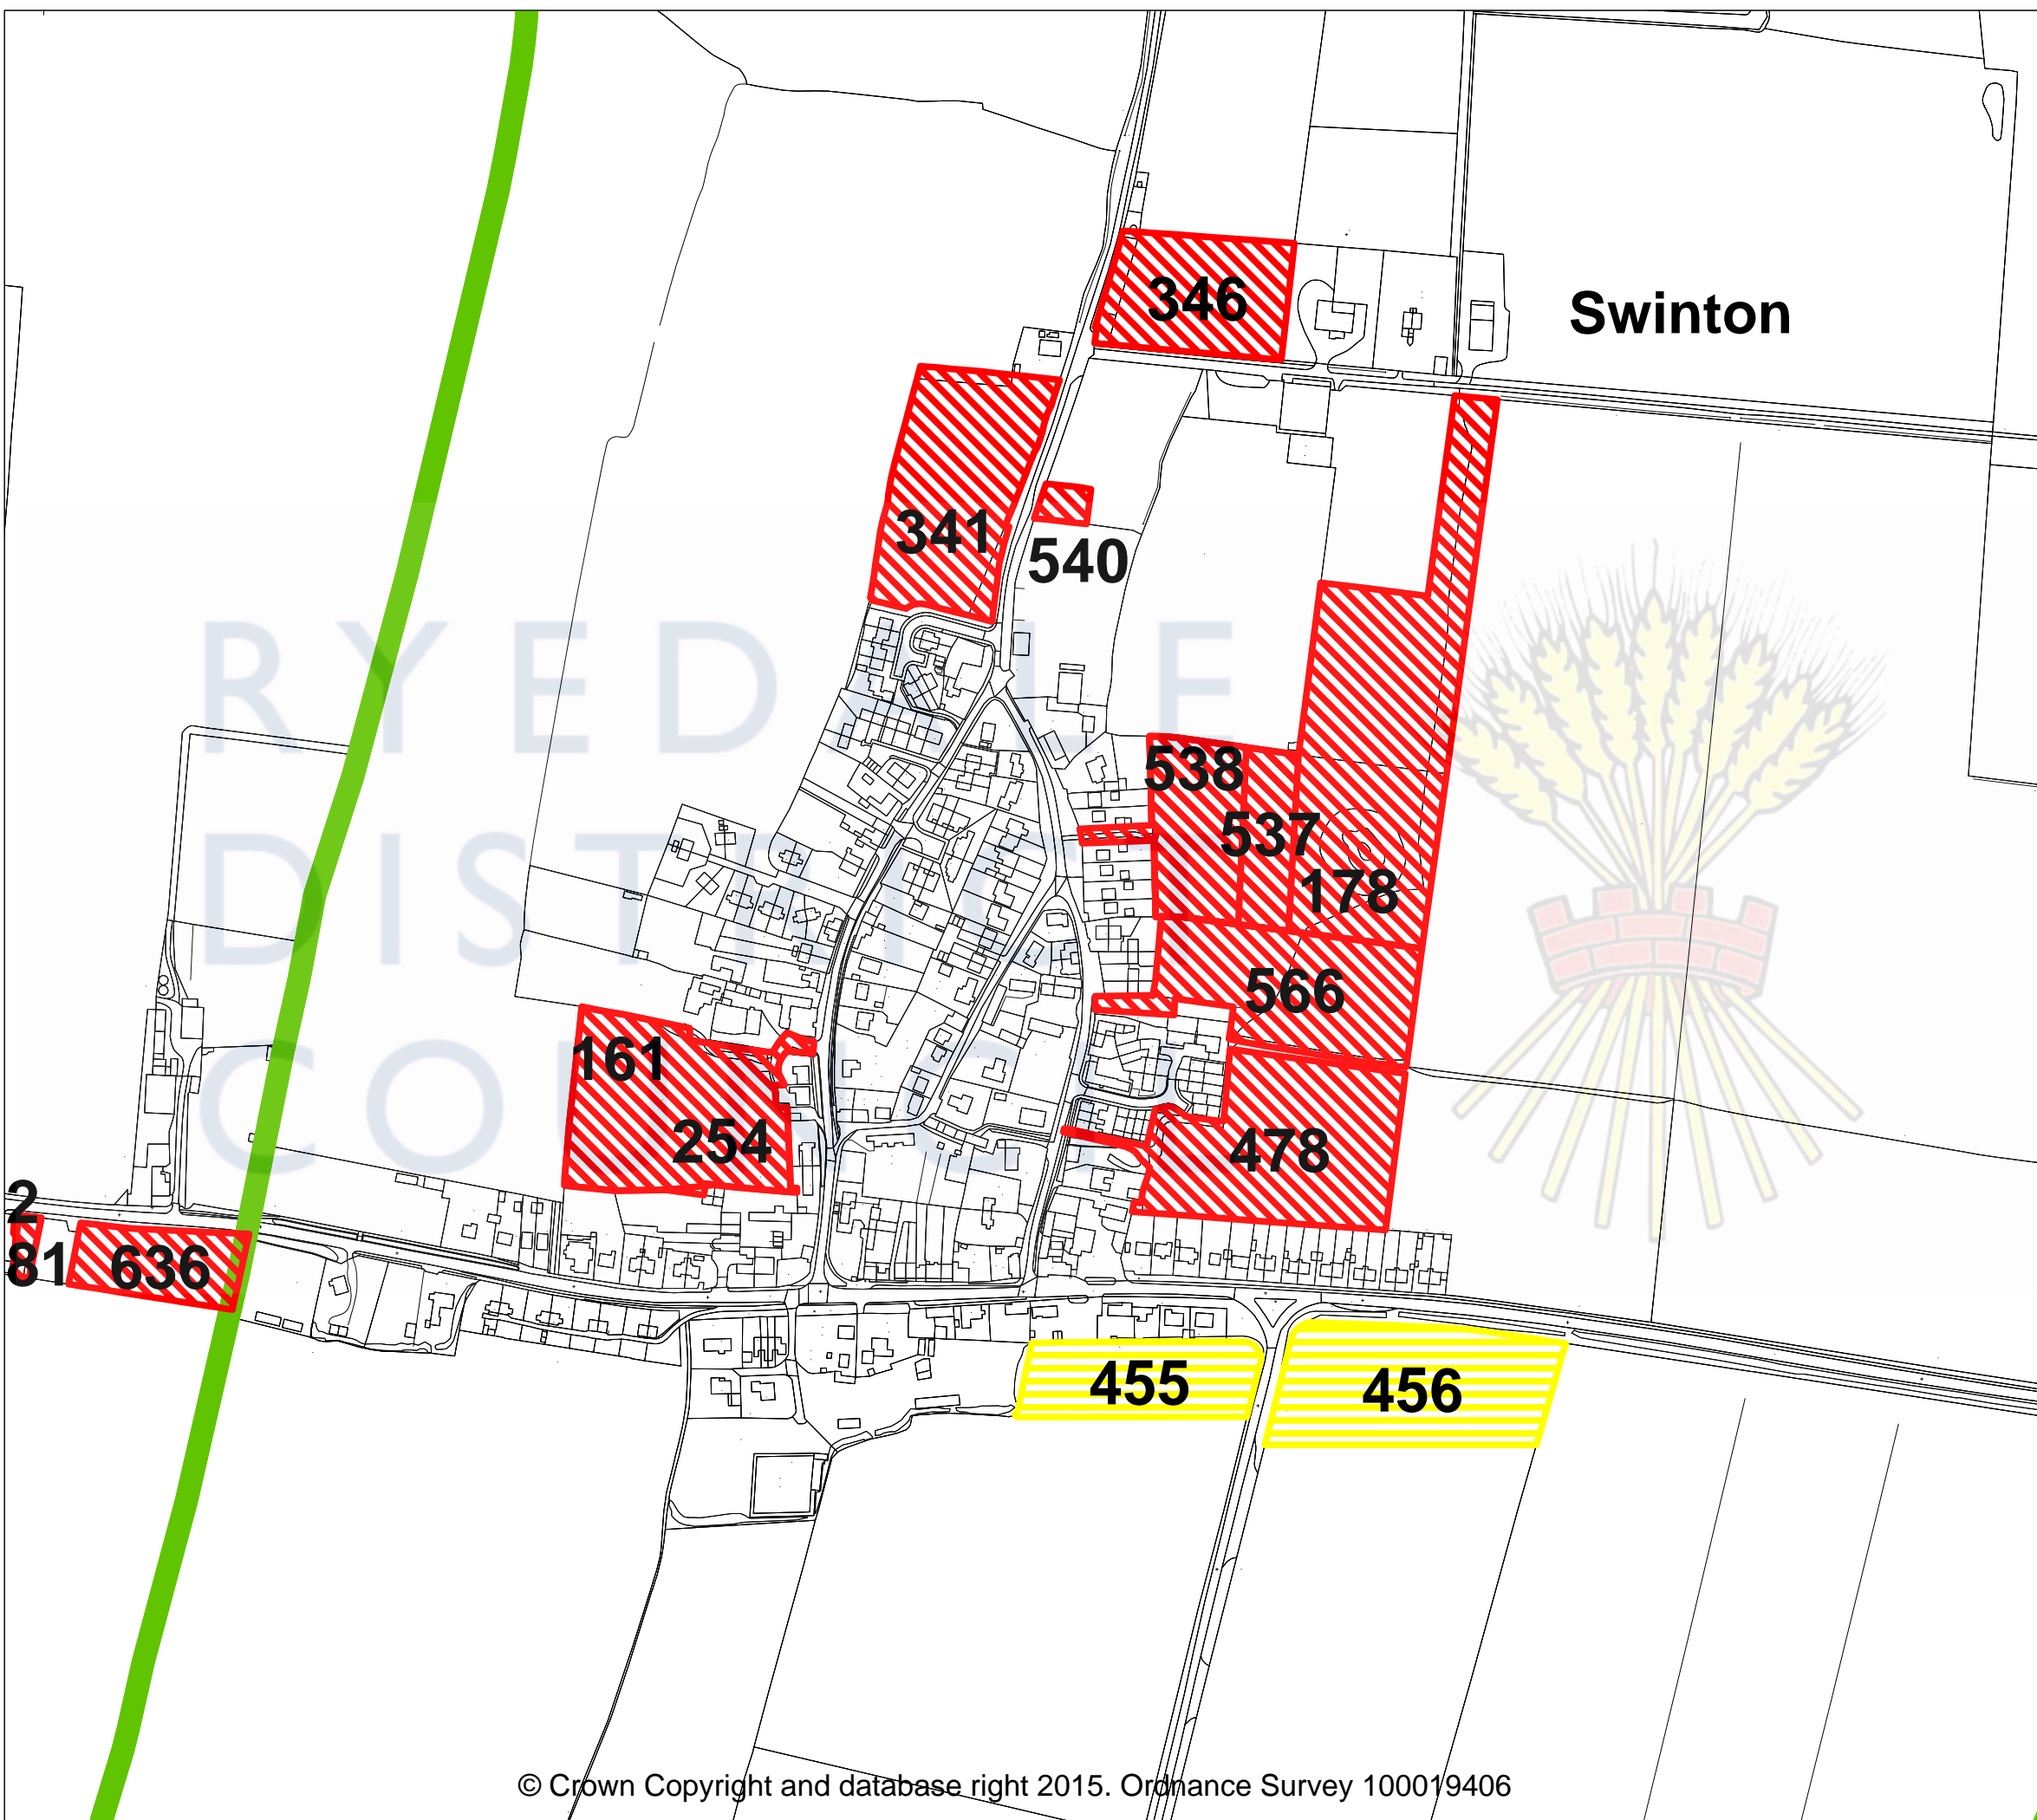

Swinton

Legend

-  Residential
-  Employment
-  Mixed
-  Leisure / Tourism
-  Retail
-  Not Specified
-  National Park
-  Parish Boundary
-  District Boundary

1 : 4000 on A3
March 2015